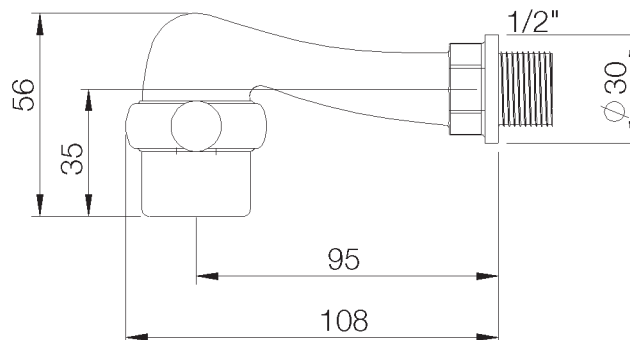

Technical drawing